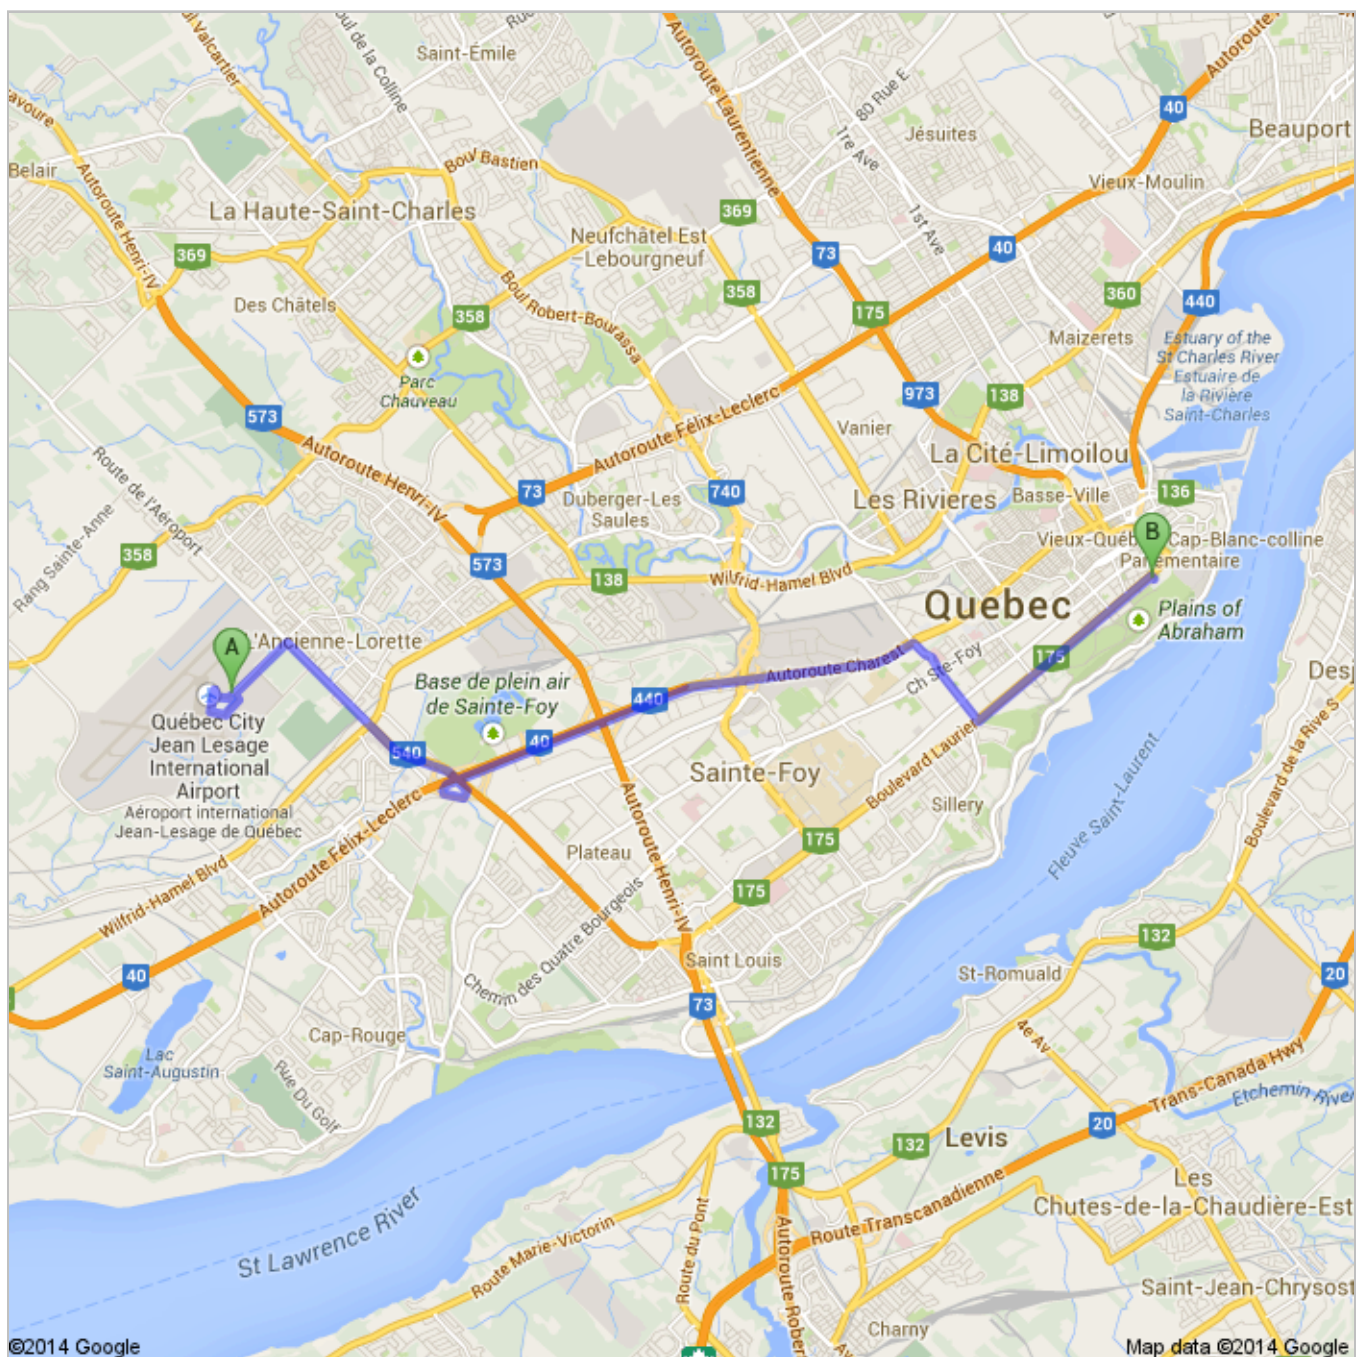

Directions to Hôtel Château Laurier Québec
1220 Georges-V Ouest, Québec, QC G1R 5B8, Canada
17.3 km – about 20 mins

**Québec City Jean Lesage International Airport**

505 Rue Principale, Quebec City, QC G2G 0J4, Canada

- | | | |
|--|---|----------------------------|
| | 1. Head southwest on Rue Principale
About 2 mins | go 1.0 km
total 1.0 km |
| | 2. Continue onto Av 6 de l'Aéroport | go 170 m
total 1.2 km |
| | 3. Turn left onto Rue 5 de l'Aéroport | go 46 m
total 1.2 km |
| | 4. Take the 1st right onto Rue Principale
About 1 min | go 1.0 km
total 2.2 km |
| | 5. Take the 2nd right onto Route de l'Aéroport
About 2 mins | go 1.7 km
total 3.9 km |
| | 6. Continue onto Autoroute Duplessis/Autoroute 540 S
About 1 min | go 1.5 km
total 5.4 km |
| | 7. Take exit 3 E to merge onto Autoroute 40 E toward Autoroute 440/Québec/Centre-ville
About 2 mins | go 3.0 km
total 8.4 km |
| | 8. Continue onto Autoroute Charest/Autoroute 440 E
About 3 mins | go 4.1 km
total 12.5 km |
| | 9. Continue onto Autoroute Charest | go 290 m
total 12.8 km |
| | 10. Turn right onto Avenue Saint-Sacrement
About 45 secs | go 550 m
total 13.3 km |
| | 11. Continue onto Av Holland
About 2 mins | go 850 m
total 14.2 km |
| | 12. Turn left onto Grande Allée O
About 5 mins | go 3.1 km
total 17.3 km |
| | 13. Turn right onto Place George V O | go 53 m
total 17.3 km |

**Hôtel Château Laurier Québec**

1220 Georges-V Ouest, Québec, QC G1R 5B8, Canada

These directions are for planning purposes only. You may find that construction projects, traffic, weather, or other events may cause conditions to differ from the map results, and you should plan your route accordingly. You must obey all signs or notices regarding your route.

Map data ©2014 Google

Directions weren't right? Please find your route on maps.google.com and click "Report a problem" at the bottom left.