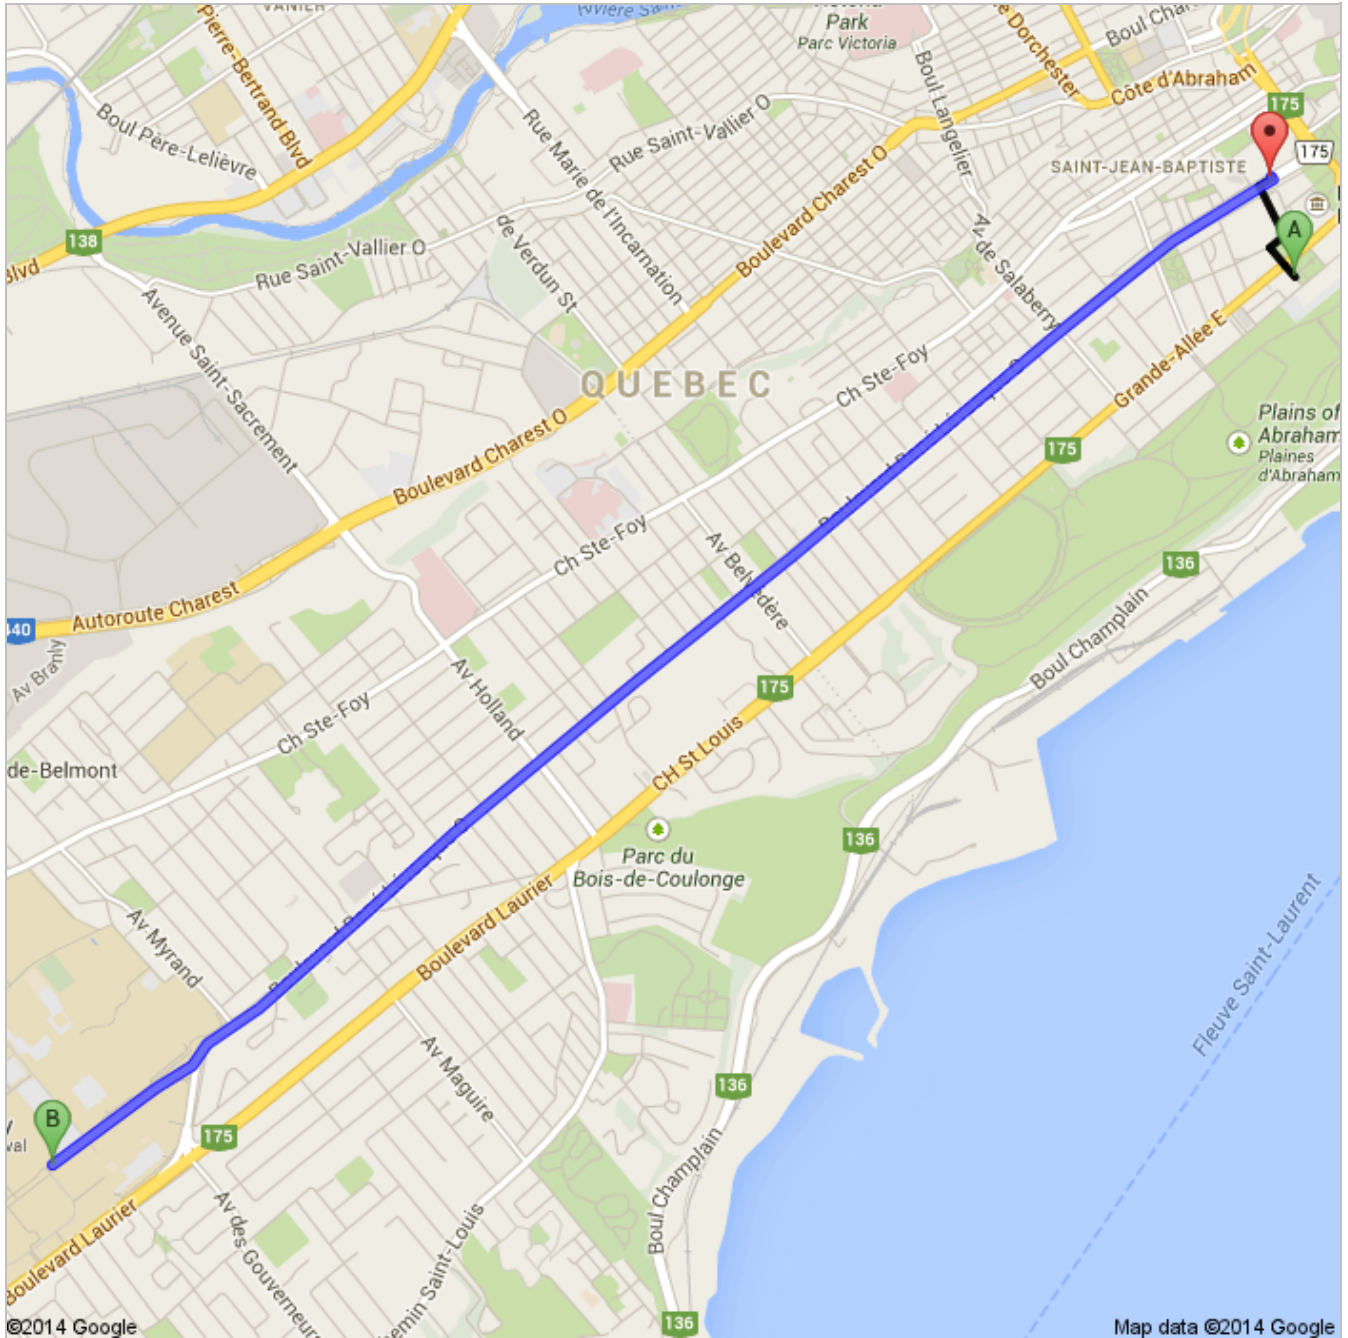

Start **Hôtel Château Laurier Québec**
1220 Georges-V Ouest, Québec, QC G1R 5B8

End **Caisses Desjardins**
Pavillon Alphonse-Desjardins, 2325 Rue de l'Université, Québec,
QC G1V 0B3

When 2014-06-03 after 7:56pm
Duration 20 mins total

Hôtel Château Laurier Québec
1220 Georges-V Ouest, Québec, QC G1R 5B8

Walk to René-Lévesque Est / Jean-Jacques-Bertrand

About 5 mins

René-Lévesque Est / Jean-Jacques-Bertrand

8:04pm - 8:20pm

 Bus - 801 towards Pointe-de-Sainte-Foy (Ouest)

(15 mins, 10 stops)

Caisses Desjardins
Pavillon Alphonse-Desjardins, 2325 Rue de l'Université, Québec, QC G1V 0B3

Local agency information: Réseau de transport de la Capitale (RTC)

These directions are for planning purposes only. You may find that construction projects, traffic, weather, or other events may cause conditions to differ from the map results, and you should plan your route accordingly. You must obey all signs or notices regarding your route.

Map data ©2014 Google