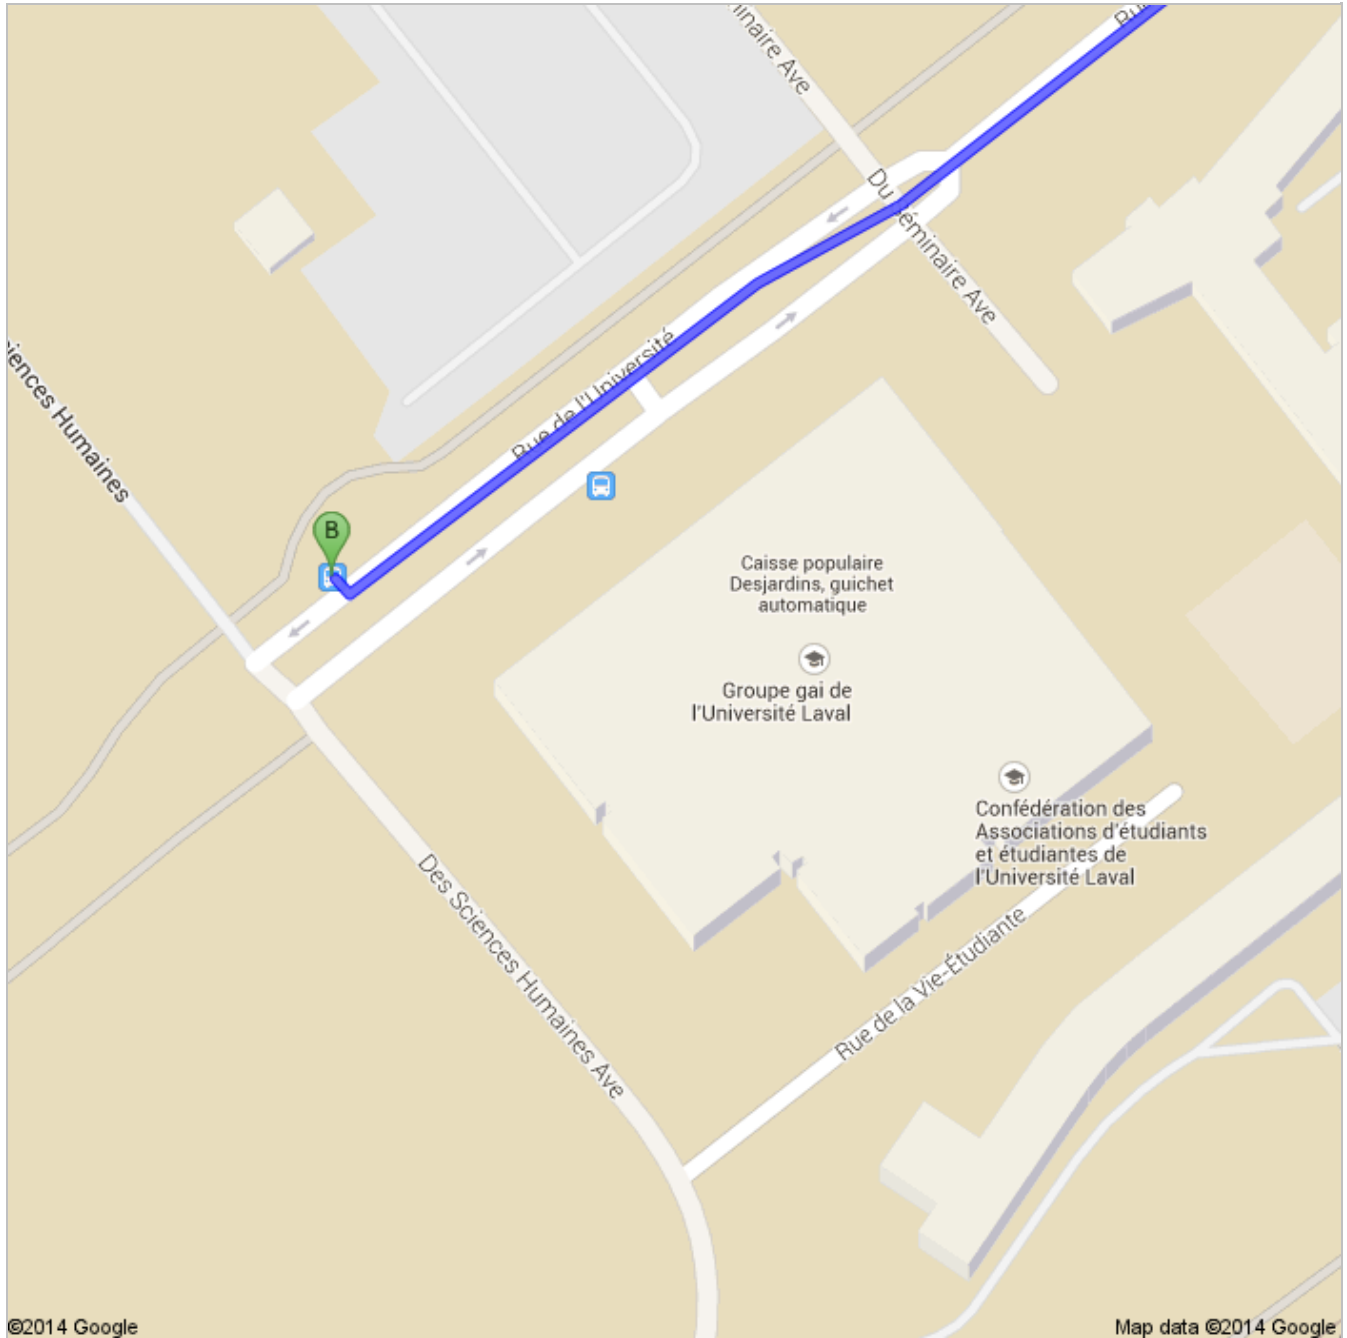

Start **Hôtel Château Laurier Québec**
1220 Georges-V Ouest, Québec, QC G1R 5B8

End **Caisses Desjardins**
Pavillon Alphonse-Desjardins, 2325 Rue de l'Université, Québec,
QC G1V 0B3

When 2014-06-03 after 7:58pm
Duration 20 mins total

Hôtel Château Laurier Québec

1220 Georges-V Ouest, Québec, QC G1R 5B8

Walk to René-Lévesque Est / Jean-Jacques-Bertrand

About 5 mins

René-Lévesque Est / Jean-Jacques-Bertrand

8:04pm - 8:20pm

 Bus - 801 towards Pointe-de-Sainte-Foy (Ouest)

(15 mins, 10 stops)

Caisses Desjardins

Pavillon Alphonse-Desjardins, 2325 Rue de l'Université, Québec, QC G1V 0B3

Local agency information: Réseau de transport de la Capitale (RTC)

These directions are for planning purposes only. You may find that construction projects, traffic, weather, or other events may cause conditions to differ from the map results, and you should plan your route accordingly. You must obey all signs or notices regarding your route.

Map data ©2014 Google